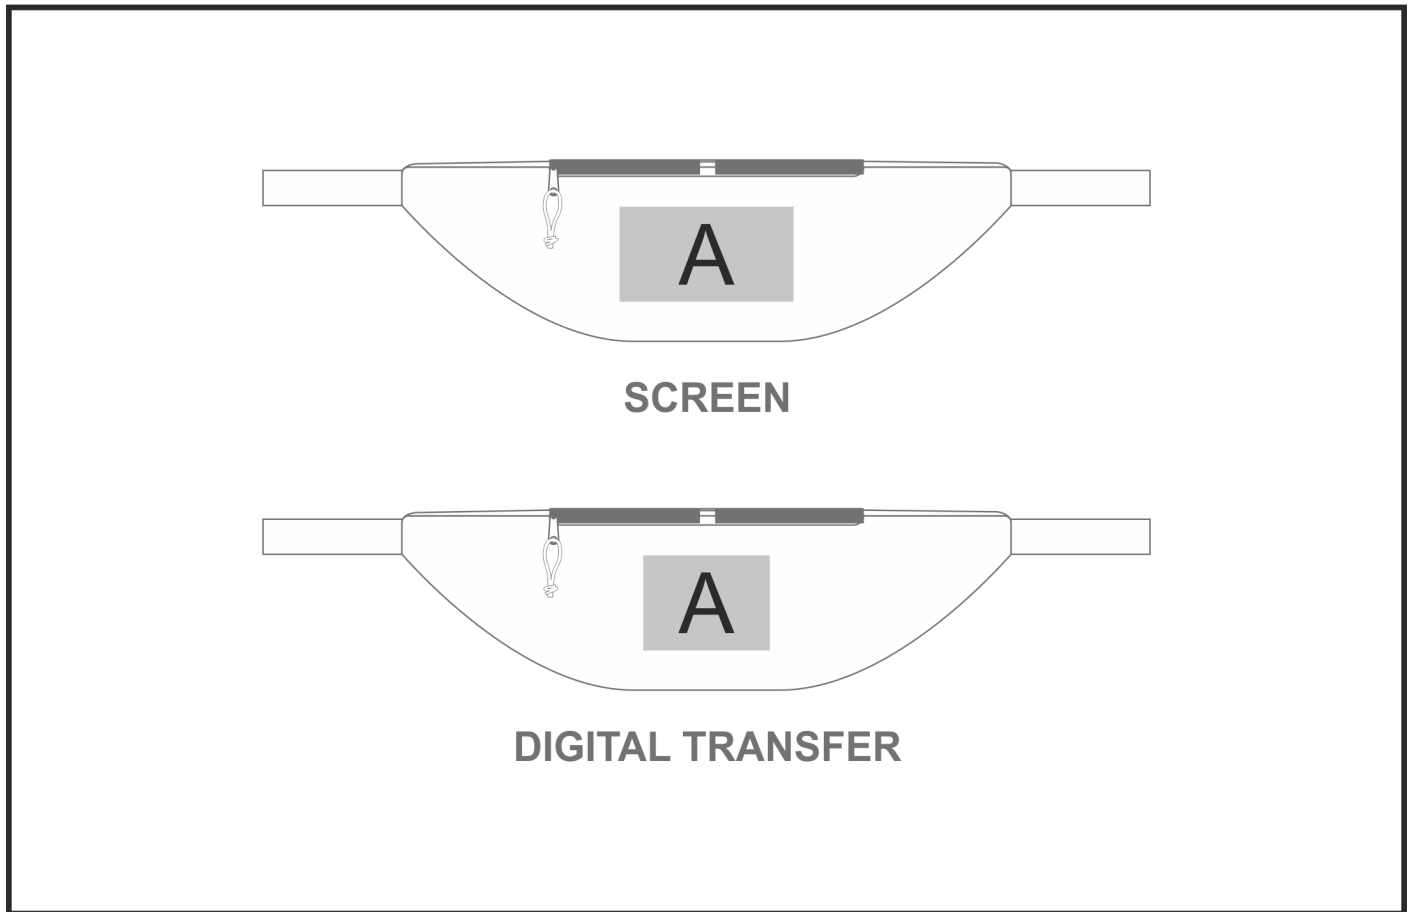

BG-SL-376-B

Slazenger Olympia Reflective Waist Bag

Need to know:

- Includes 1-Colour, 1-Position Screen Print (setup fees apply)

Branding Options:

Position A

1. Screen Print (SB)
 - 1 Colour
 - Size: 110mm wide x 60mm high
2. Digital Direct Transfer (DDT-D)
 - Full Colour
 - Size: 80mm wide x 60mm high